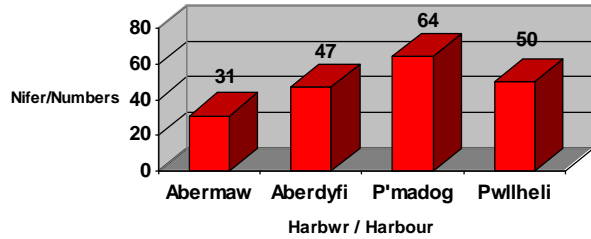

Darlun o ystadegau cychod ym mhob harbwr. Analysis of boat statistics at each harbour.

Nifer o Gychod / Number of Boats