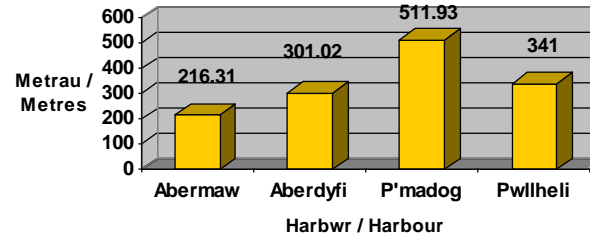

### COMPARISON OF BOAT STATISTICS AT EACH HARBOUR 2020

Harbwr Harbour	Nifer o Gychod Number of Boats	Cyfanswm Hydoedd Total Overall Length	Cyfartaledd Hyd Average Length	Cyfanswm Dyfnder Total Draught	Cyfartaledd Dyfnder Average Draught
Abermaw	31	216.31	6.98	27.71	0.89
Aberdyfi	47	301.02	6.4	30.01	0.64
Porthmadog	64	511.93	8	63.59	0.99
Pwllheli	50	341	7.5	38.11	0.80
Cyfansymiau holl harbrau Totals of all harbours	192	1370.26	28.88	159.42	3.32
Cyfartaleddau holl harbrau Averages of all harbours	48	342.57	7.22	39.86	0.83

# Darlun o ystadegau cychod ym mhob harbwr. Analysis of boat statistics at each harbour.

Nifer o Gychod / Number of Boats

Cyfanswm Hyd / Total LOA

Cyfartaledd Hyd / Average LOA

Cyfanswm Dyfnder / Total Draught